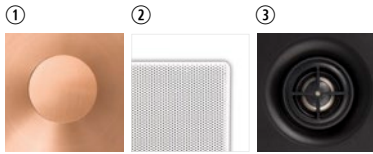

HPRE650BT

HPRE650BT transforms ultimate comfort in masterly design. Thanks to some ingenious remodelling, this frameless speaker with its ultra-sleek grille can be installed effortlessly in any kitchen, living room, patio or bathroom, because it can be used indoors and outdoors. What's more, the aluminium woofer helps generate extremely detailed sound able to carry exceptional distances. The built-in class D amplifier with Bluetooth on board provides endless enjoyment.

black grill (option)

- ① aluminium woofer for higher output
- ② aluminium grill with water-resistant magnetic system
- ③ swivel tweeter

DIMENSIONS

TECHNICAL SPECIFICATIONS

range	<50m ²
system	2-way
woofer	5.25" aluminium cone rubber edge
tweeter	0.75" swivel neodymium alu dome
amp power	2x45W, class D
sensitivity	86dB
impedance	8Ω
frequency range	70Hz - 20kHz
sources	Bluetooth / AUX input
dim. cut-out (h x w)	245 x 160mm
dimensions (h x w x d)	280 x 190 x 70mm
weight / piece	1.5kg
housing	ABS / aluminium grill
colour	white
extra	paintable
	swivel tweeter
	water repellent
options	KITRE2 / black grill (GRILL RE650 B)