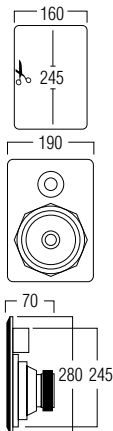

black grill (option)

- ① aluminium woofer for higher output
- ② aluminium grill with water-resistant magnetic system
- ③ swivel tweeter

DIMENSIONS

TECHNICAL SPECIFICATIONS

range	<50m ²
system	2-way
woofer	5.25" aluminium cone rubber edge
tweeter	0.75" swivel neodymium alu dome
amp power	2x45W, class D
sensitivity	86dB
impedance	8Ω
frequency range	70Hz - 20kHz
sources	Bluetooth / AUX input
dim. cut-out (h x w)	245 x 160mm
dimensions (h x w x d)	280 x 190 x 70mm
weight / piece	1.5kg
housing	ABS / aluminium grill
colour	white
extra	paintable
	swivel tweeter
	water repellent
options	KITRE2 / black grill (GRILL RE650 B)