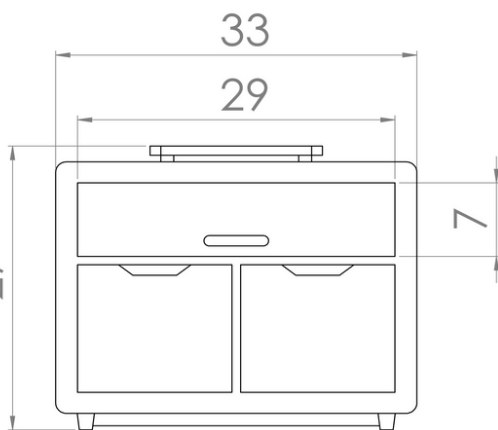

Beatle

A range of LP
Storage Racks

Solid Wood Construction
German, Stainless Steel Hardware
Integrated Wire Management
Integrated Isolation plinth with anti-vibration
hardware

(1)