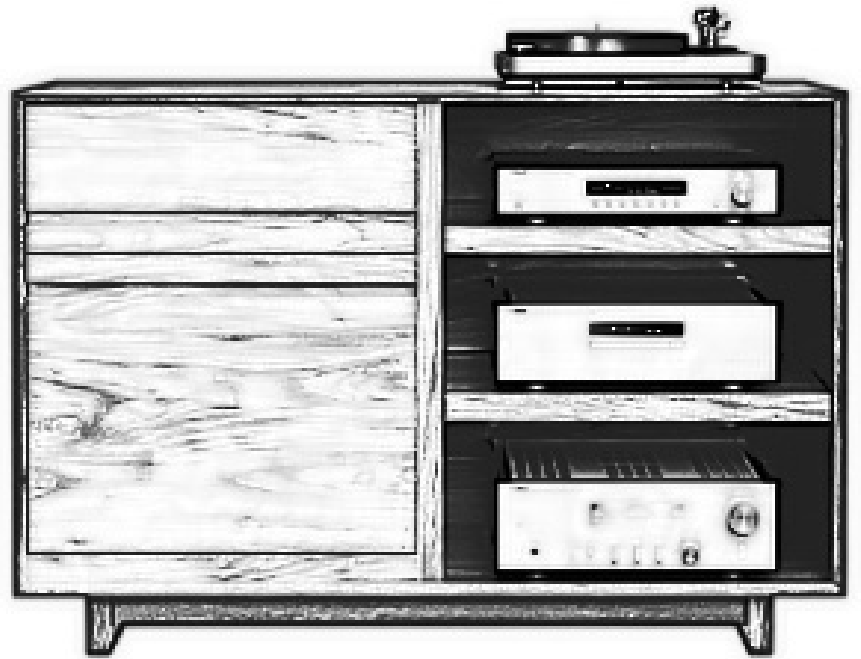

Nirvana

A range of LP
Storage Racks

Solid Wood Construction

German, Stainless Steel Hardware

Integrated Wire Management

Optional - Isolation plinth with anti-vibration hardware

(1)

Nirvana

A range of LP
Storage Racks

Solid Wood Construction

German, Stainless Steel Hardware

Integrated Wire Management

Optional - Isolation plinth with anti-vibration hardware

(2)

Nirvana

A range of LP
Storage Racks