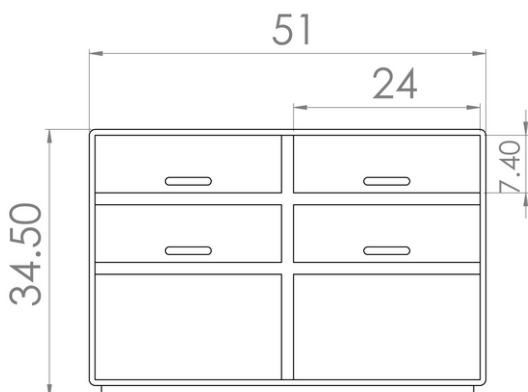

Solid Wood Construction

German, Stainless Steel Hardware

Integrated Wire Management

Optional - Isolation plinth with anti-vibration hardware

(3)

Beatle

A range of LP
Storage Racks

Solid Wood Construction
German, Stainless Steel Hardware
Integrated Wire Management
Integrated Isolation plinth with anti-vibration
hardware