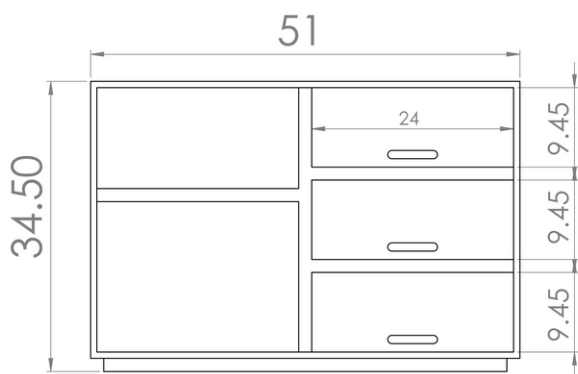

Nirvana

A range of LP
Storage Racks

Solid Wood Construction

German, Stainless Steel Hardware

Integrated Wire Management

Optional - Isolation plinth with anti-vibration hardware

(1)

Nirvana