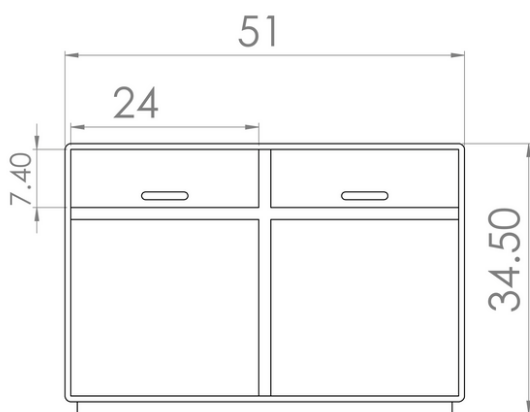

A range of LP
Storage Racks

Solid Wood Construction

German, Stainless Steel Hardware

Integrated Wire Management

Optional - Isolation plinth with anti-vibration hardware

(2)

Nirvana

A range of LP
Storage Racks